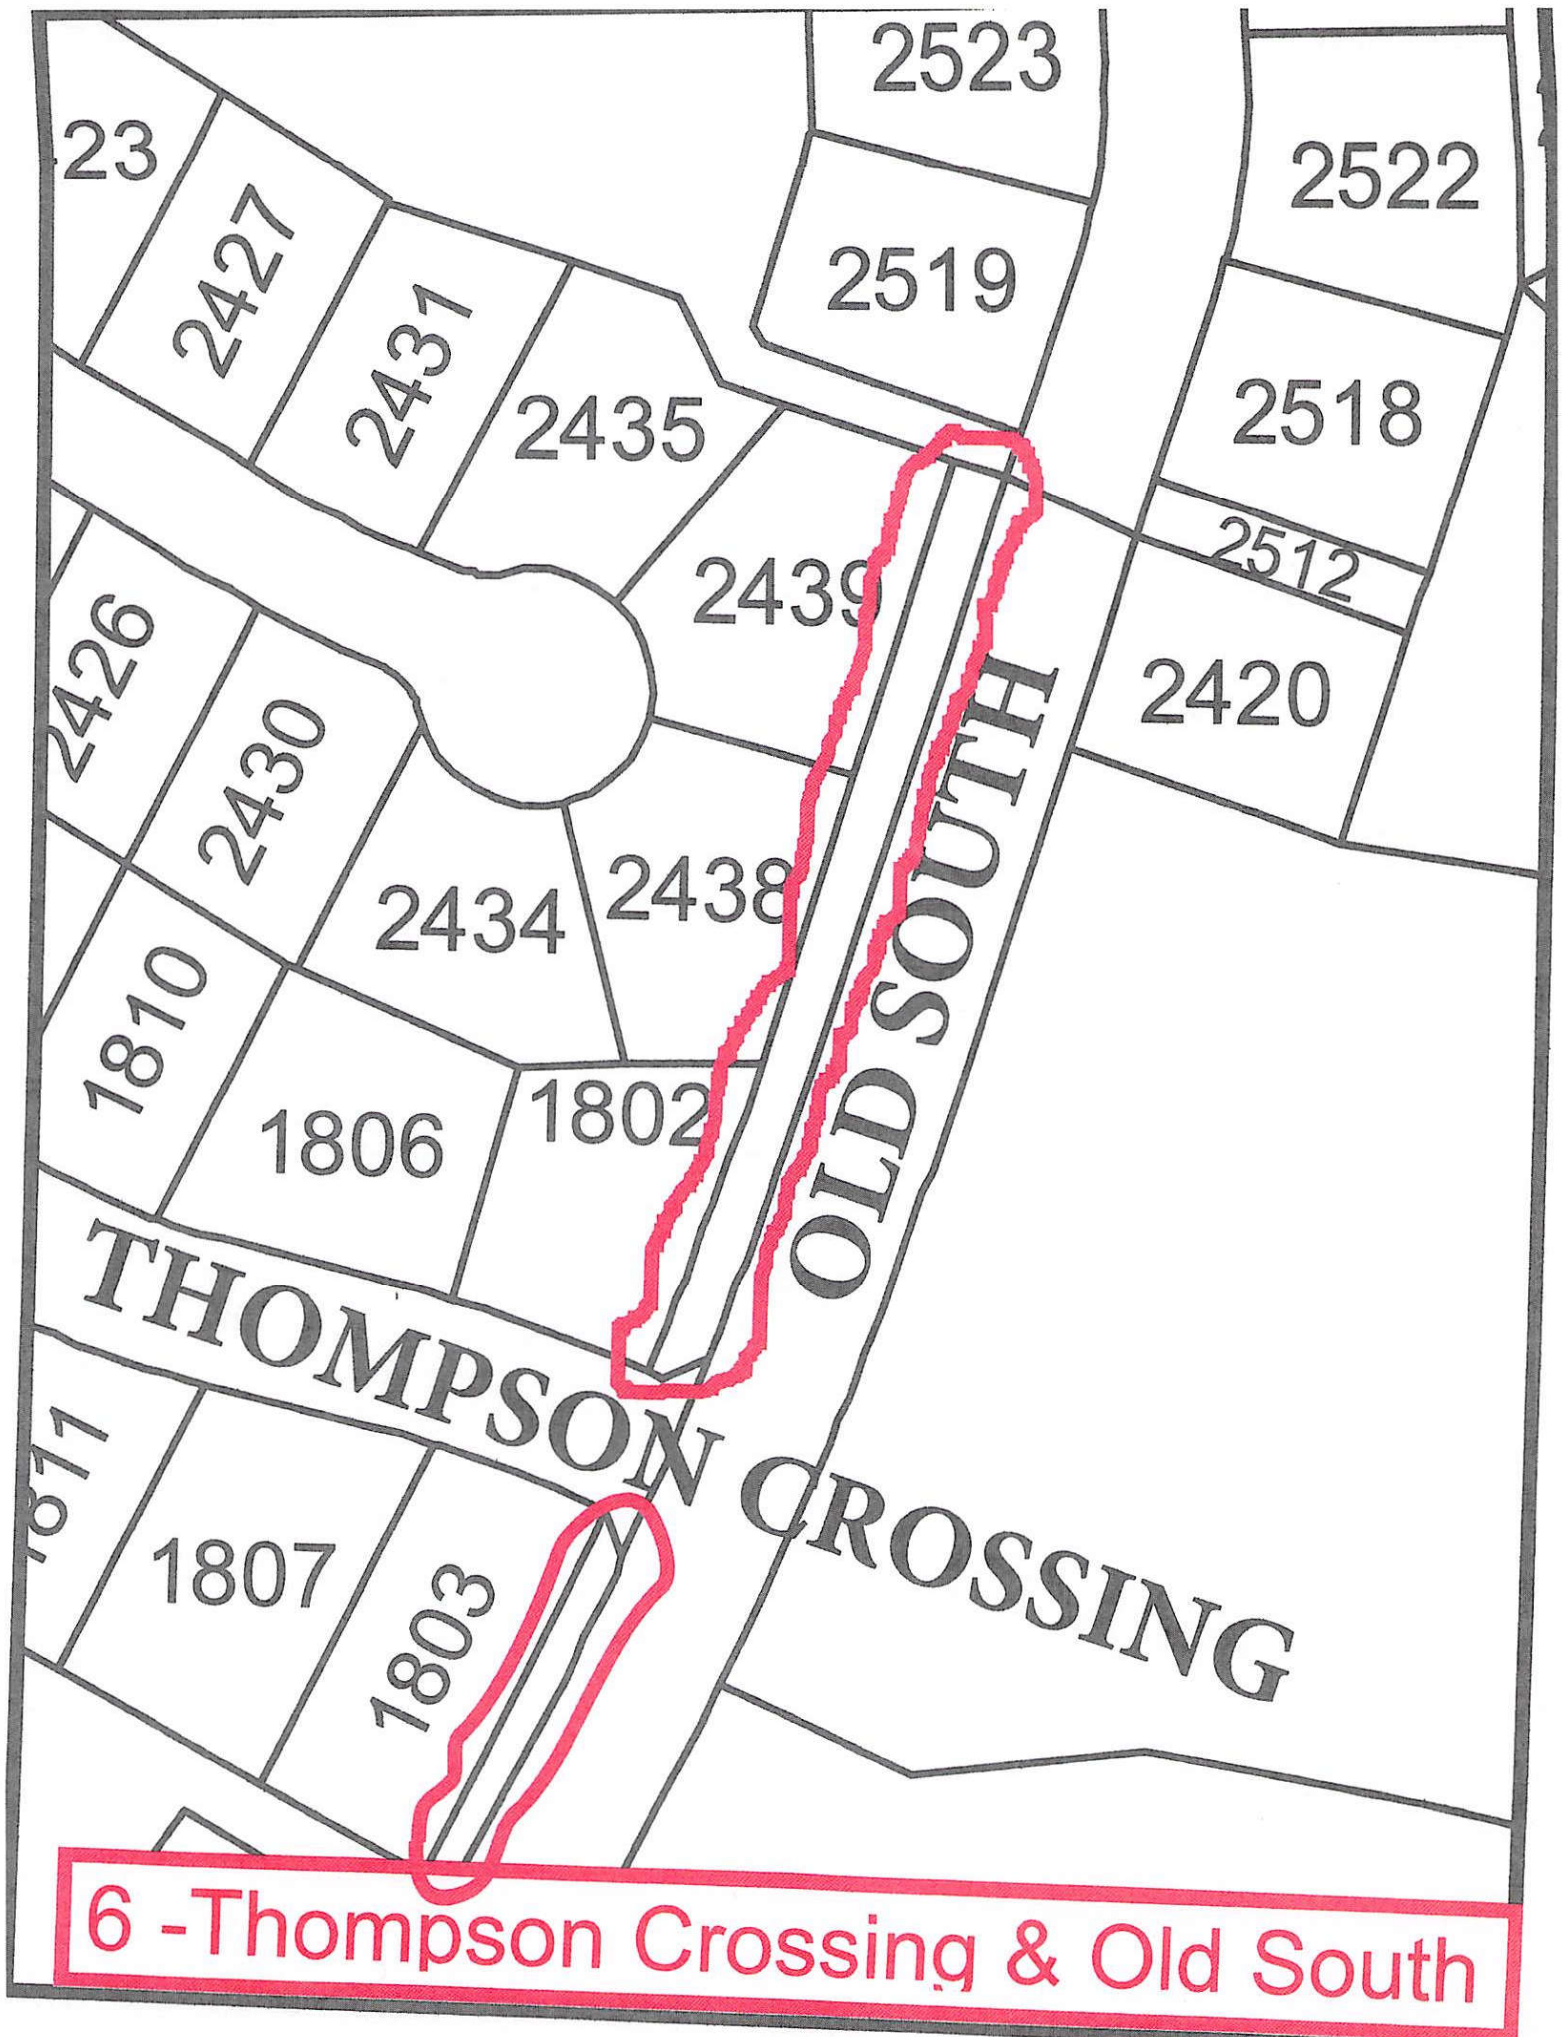

EXHIBIT "B"

POA Landscape Map

Mason RD

Pecan Grove Elementary School

Austin Elementary School

FM

Peca
Elemen

Pleasant Shade Ct.

1 - Pleasant Shade Ct. & Old South

7 - Quaterpath Dr

7 - Quaterpath Dr.

Colonel Ct. & Old South Monument

2 - Colonel Ct. & Old South

Pecan Grove POA
8,9,10 FM 359 & Plantation
Islands 1, 2 & 3

Island 3

Island 2

12 - Country Mile & Country Mile Ct.

13 - Richmond at Morton League

14-Richmond Ct.

15-Carriage Ct.

16-Manor Ct.

14, 15 & 16

WYNDALE

PITTS

North Monument

South Monument

PIONEER

1119	1115	1111	1107	1103
1118	1114	1110	1106	1102

1015	1018	1015
1019	1022	1019
1023	1026	1023
1027	1030	1027
1031	1034	1031
1035	1038	1035
1103	1102	1103
1107	1106	1107
1111	1110	1111
1115	1114	1115
1119	1118	1119
1123	1122	1123