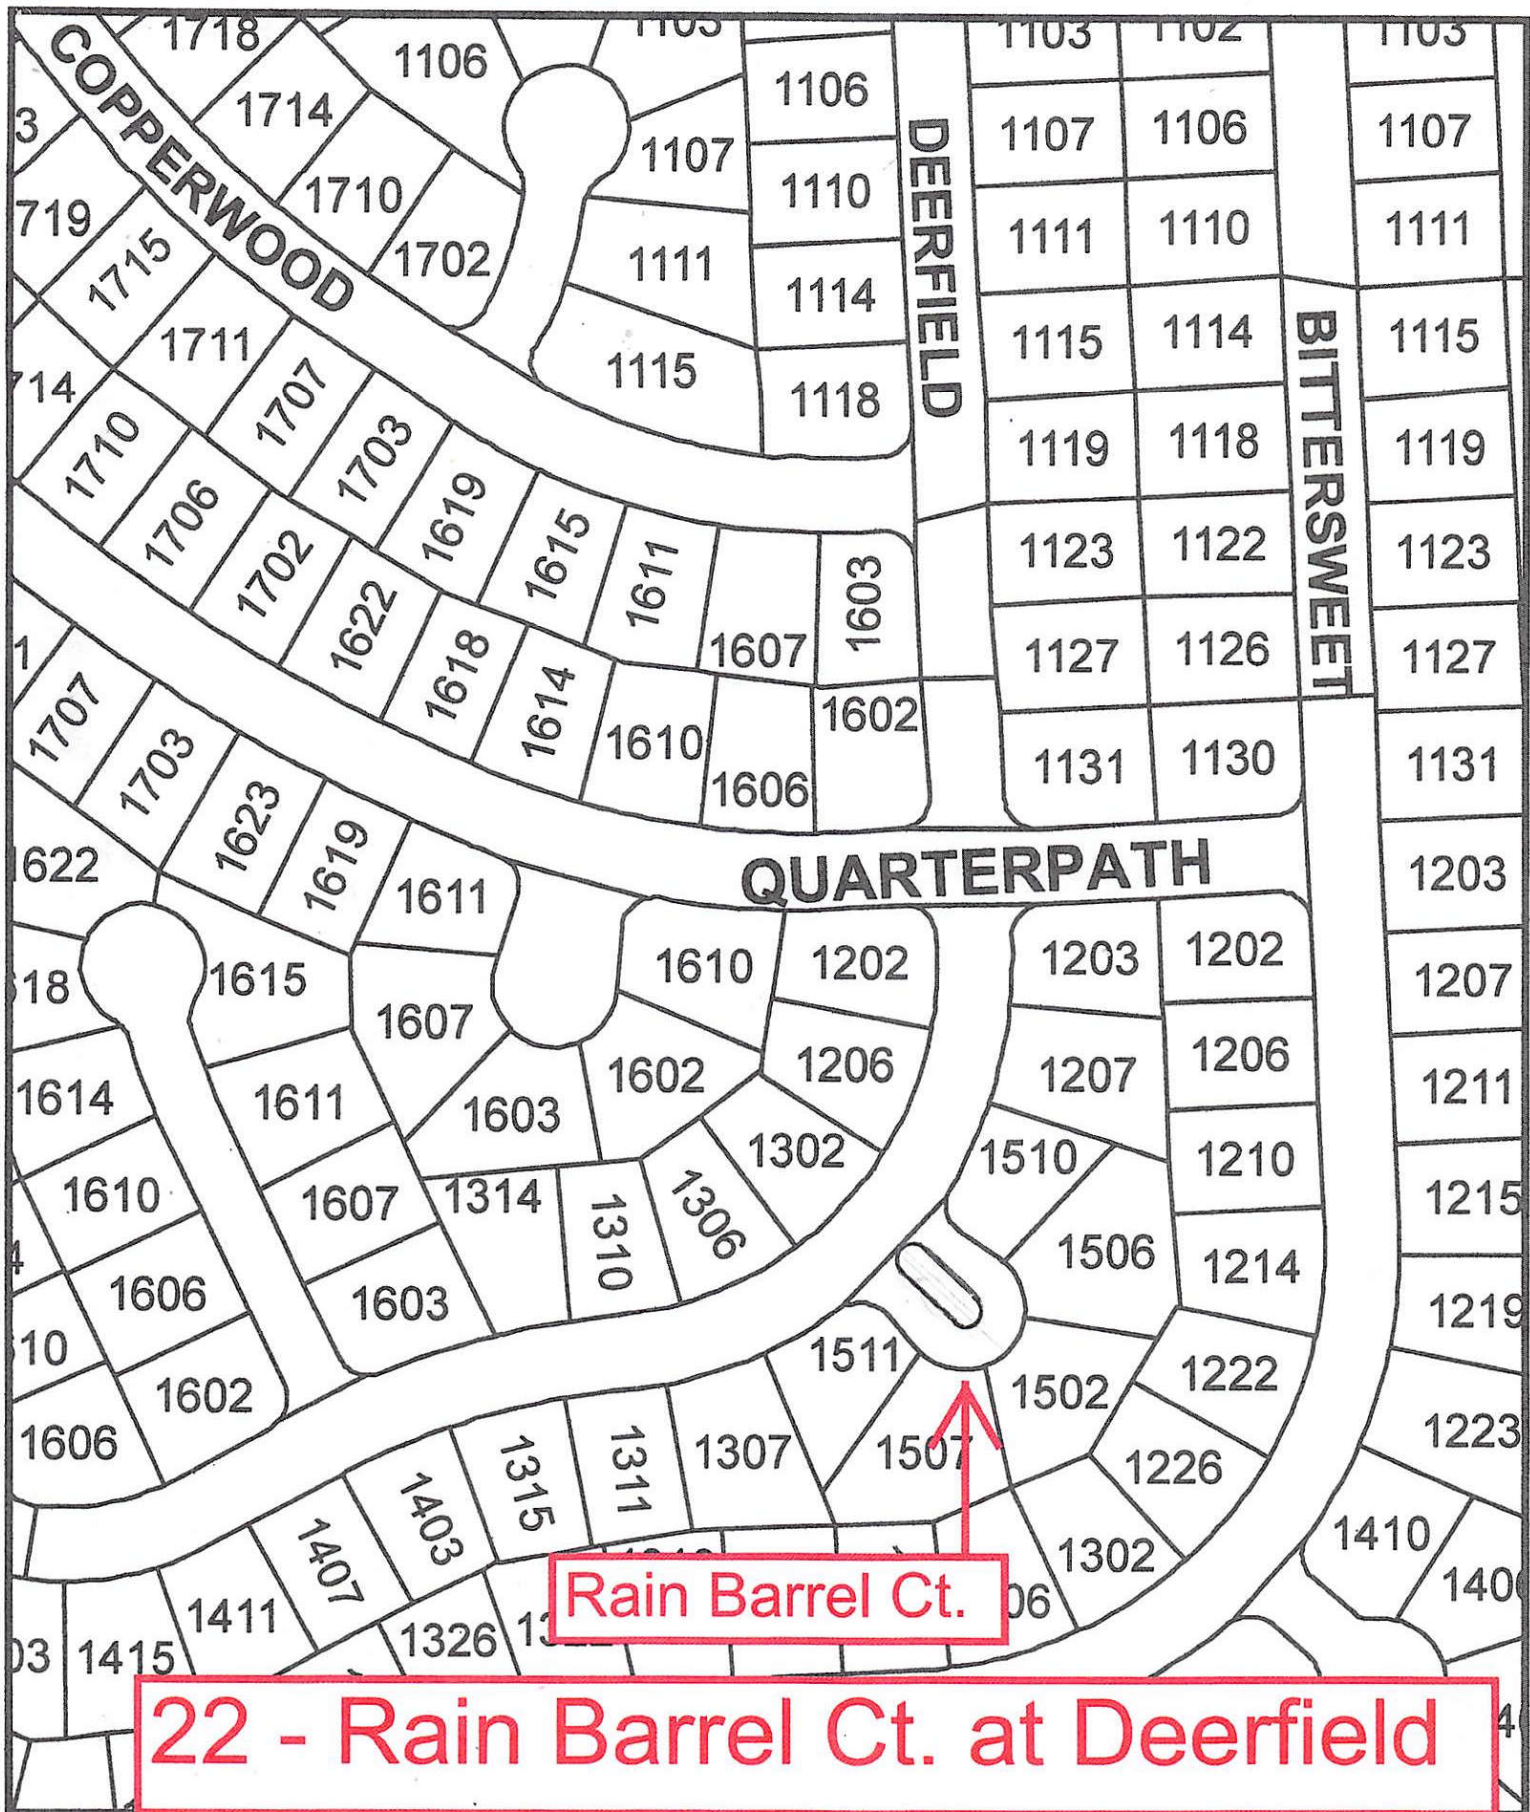

1 - Pleasant Shade Ct. & Old South

7 - Quaterpath Dr

7 - Quaterpath Dr.

Colonel Ct. & Old South Monument

2 - Colonel Ct. & Old South

Pecan Grove POA
8,9,10 FM 359 & Plantation
Islands 1, 2 & 3

Island 3

Island 2

12 - Country Mile & Country Mile Ct.

13 - Richmond at Morton League

14-Richmond Ct.

15-Carriage Ct.

16-Manor Ct.

14, 15 & 16

WYNDALE

PITTS

MISTYVALE

PLANTATION

N HEARTHSIDES

Fawn Way Court

18 - Fawn Way Ct. & N. Hearthsides Dr.

Morton League Ct.

17 - Morton League and Morton League Ct.

19 - Surry Ct. at Morton League

North Monument

South Monument

PIONEER

1119	1115	1111	1107	1103
1118	1114	1110	1106	1102

1015	1018	1015
1019	1022	1019
1023	1026	1023
1027	1030	1027
1031	1034	1031
1035	1038	1035
1103	1102	1103
1107	1106	1107
1111	1110	1111
1115	1114	1115
1119	1118	1119
1123	1122	1123