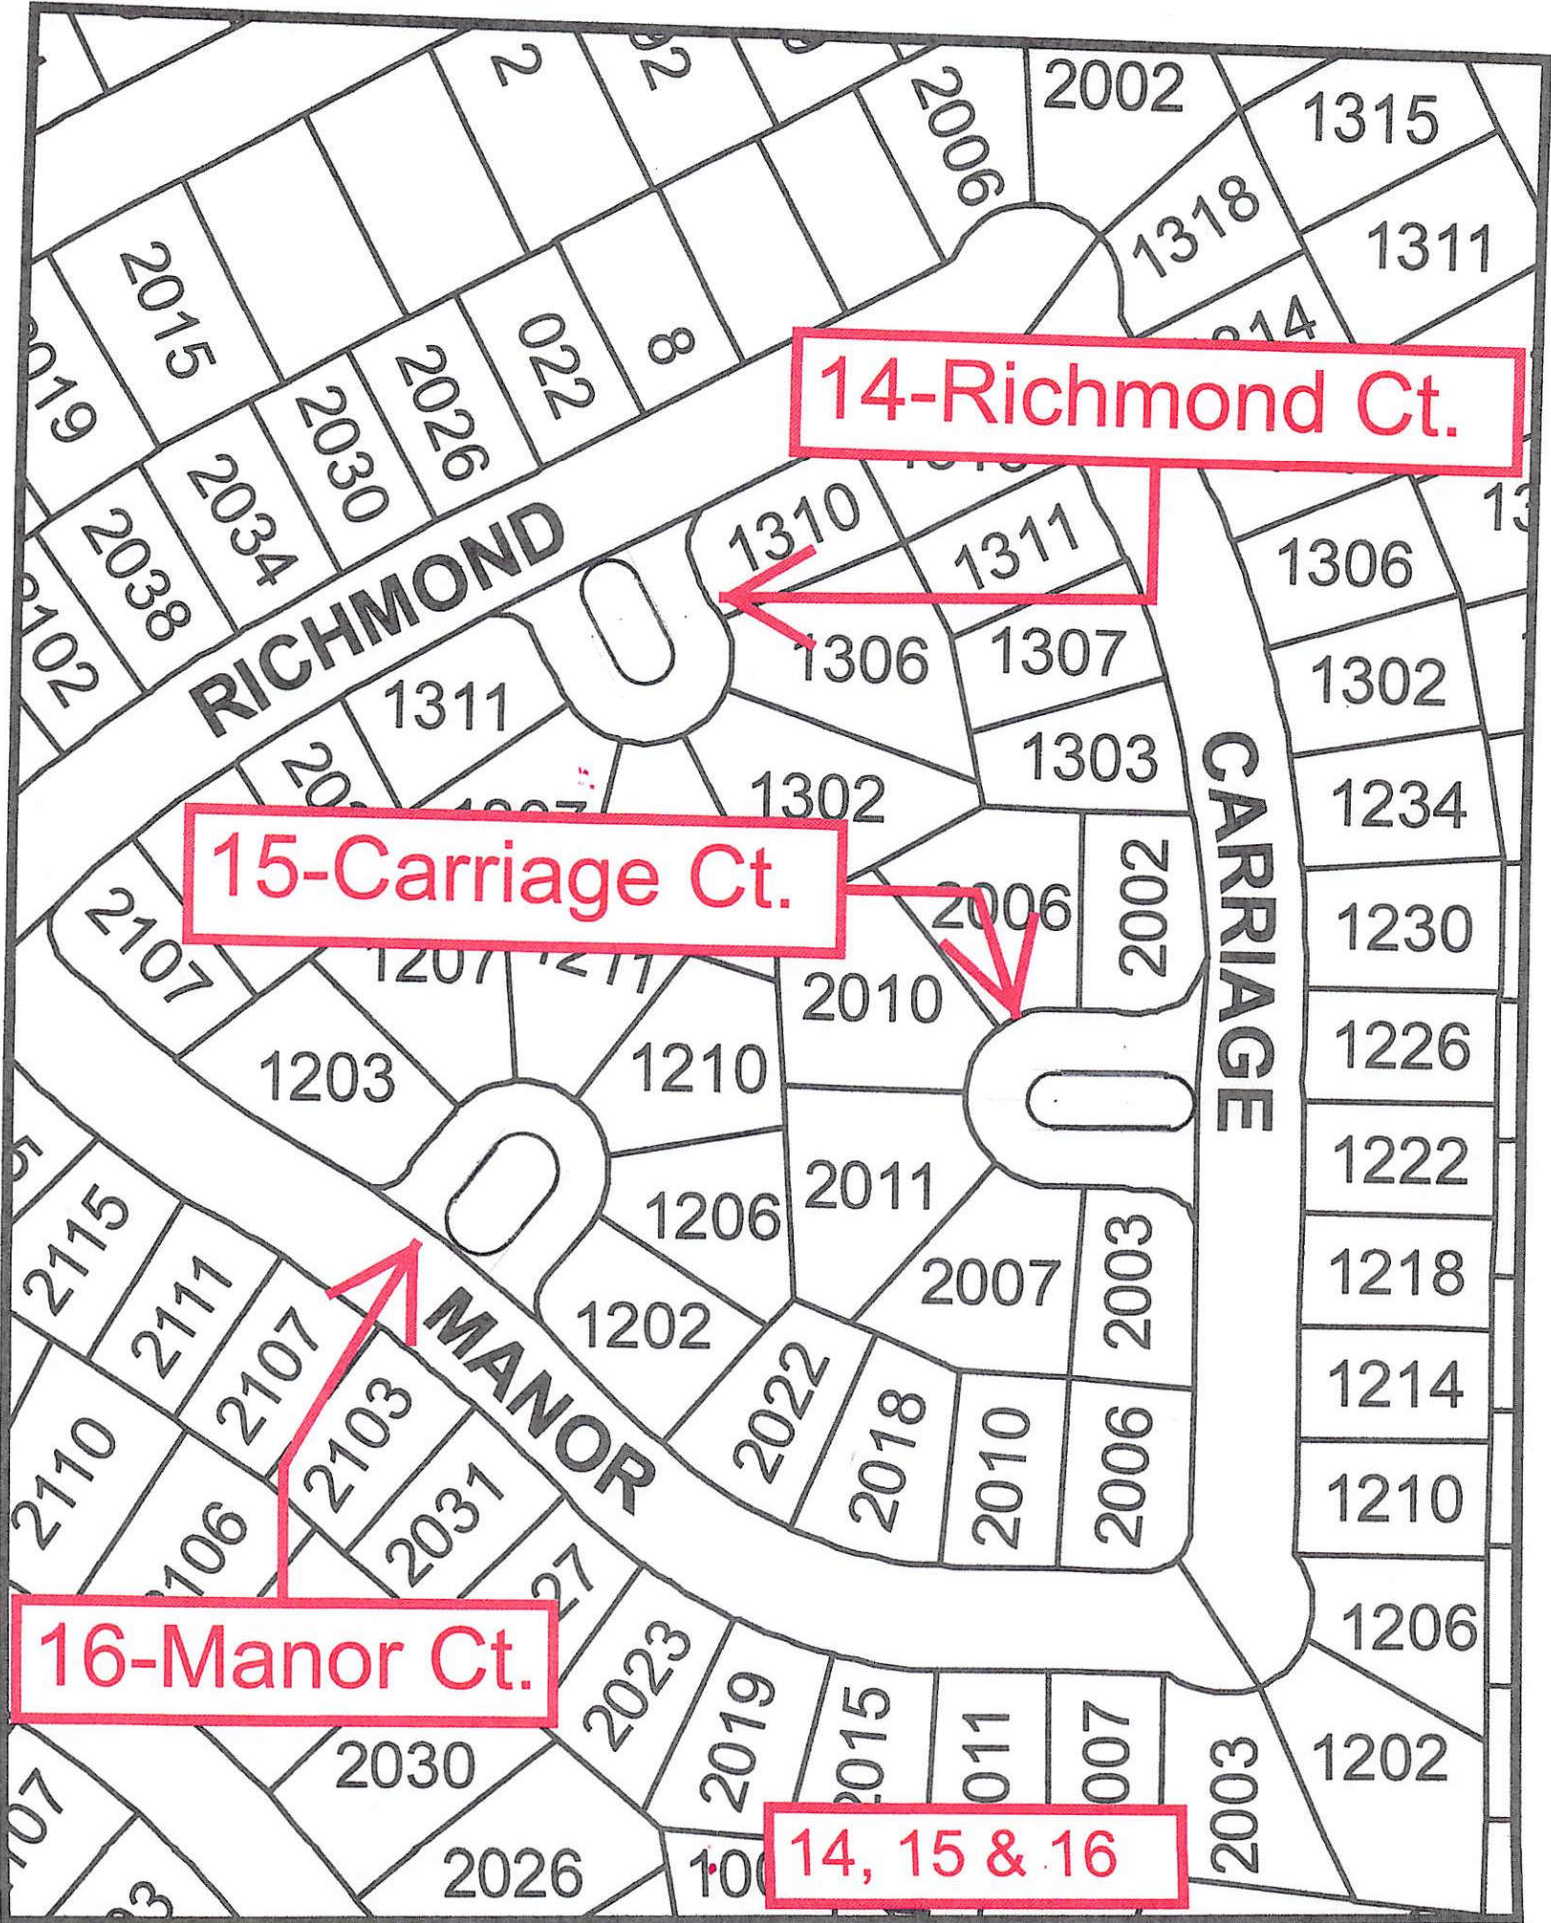

1 - Pleasant Shade Ct. & Old South

7 - Quaterpath Dr

7 - Quaterpath Dr.

Colonel Ct. & Old South Monument

2 - Colonel Ct. & Old South

Pecan Grove POA
8,9,10 FM 359 & Plantation
Islands 1, 2 & 3

Island 3

Island 2

12 - Country Mile & Country Mile Ct.

13 - Richmond at Morton League

14-Richmond Ct.

15-Carriage Ct.

16-Manor Ct.

14, 15 & 16

WYNDALE

PITTS

MISTYVALE

PLANTATION

N HEARTHSIDES

Fawn Way Court

18 - Fawn Way Ct. & N. Hearthsides Dr.

Morton League Ct.

17 - Morton League and Morton League Ct.

19 - Surry Ct. at Morton League

North Monument

South Monument

PIONEER

1119	1115	1111	1107	1103
1118	1114	1110	1106	1102

1015	1018	1015
1019	1022	1019
1023	1026	1023
1027	1030	1027
1031	1034	1031
1035	1038	1035
1103	1102	1103
1107	1106	1107
1111	1110	1111
1115	1114	1115
1119	1118	1119
1123	1122	1123