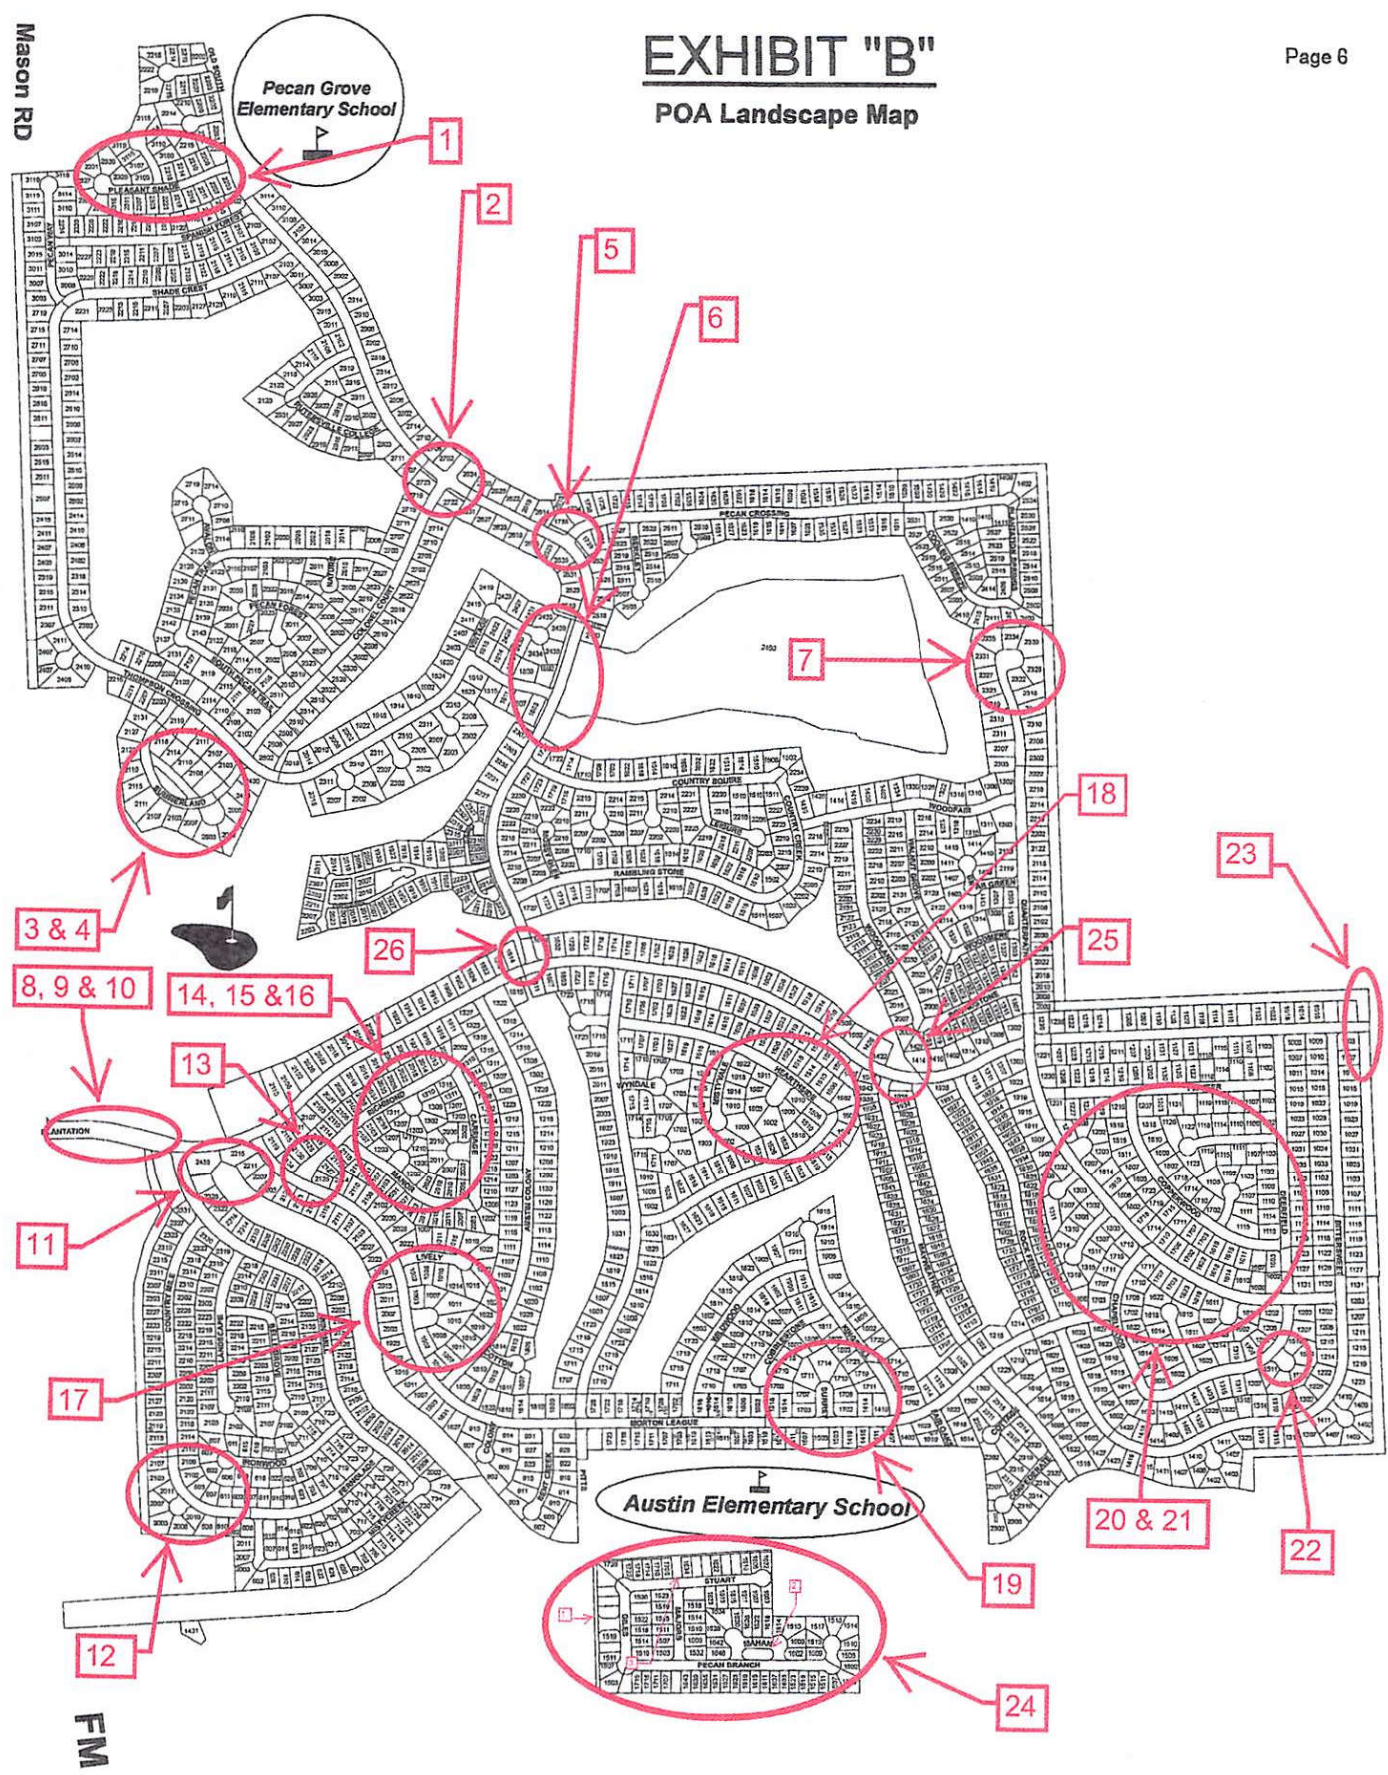

EXHIBIT "B"

POA Landscape Map

Mason RD

Pecan Grove Elementary School

Austin Elementary School

FM

Peca
Elemen

Pleasant Shade Ct.

1 - Pleasant Shade Ct. & Old South

7 - Quaterpath Dr

7 - Quaterpath Dr.

Colonel Ct. & Old South Monument

2 - Colonel Ct. & Old South

Pecan Grove POA
8,9,10 FM 359 & Plantation
Islands 1, 2 & 3

Island 3

Island 2

12 - Country Mile & Country Mile Ct.

13 - Richmond at Morton League

14-Richmond Ct.

15-Carriage Ct.

16-Manor Ct.

14, 15 & 16

WYNDALE

PITTS

Levee

1119	1115	1111	1107	1103
1106	1102	1103	1102	
1107	1106	1106		
1107	1110	1110		
1111	1114	1114		
1115	1118	1118		

DEERFIELD

BITTERSWE

23 Plantation at East Entrance Monuments

2 - Common Area

3 - Drainage Easement