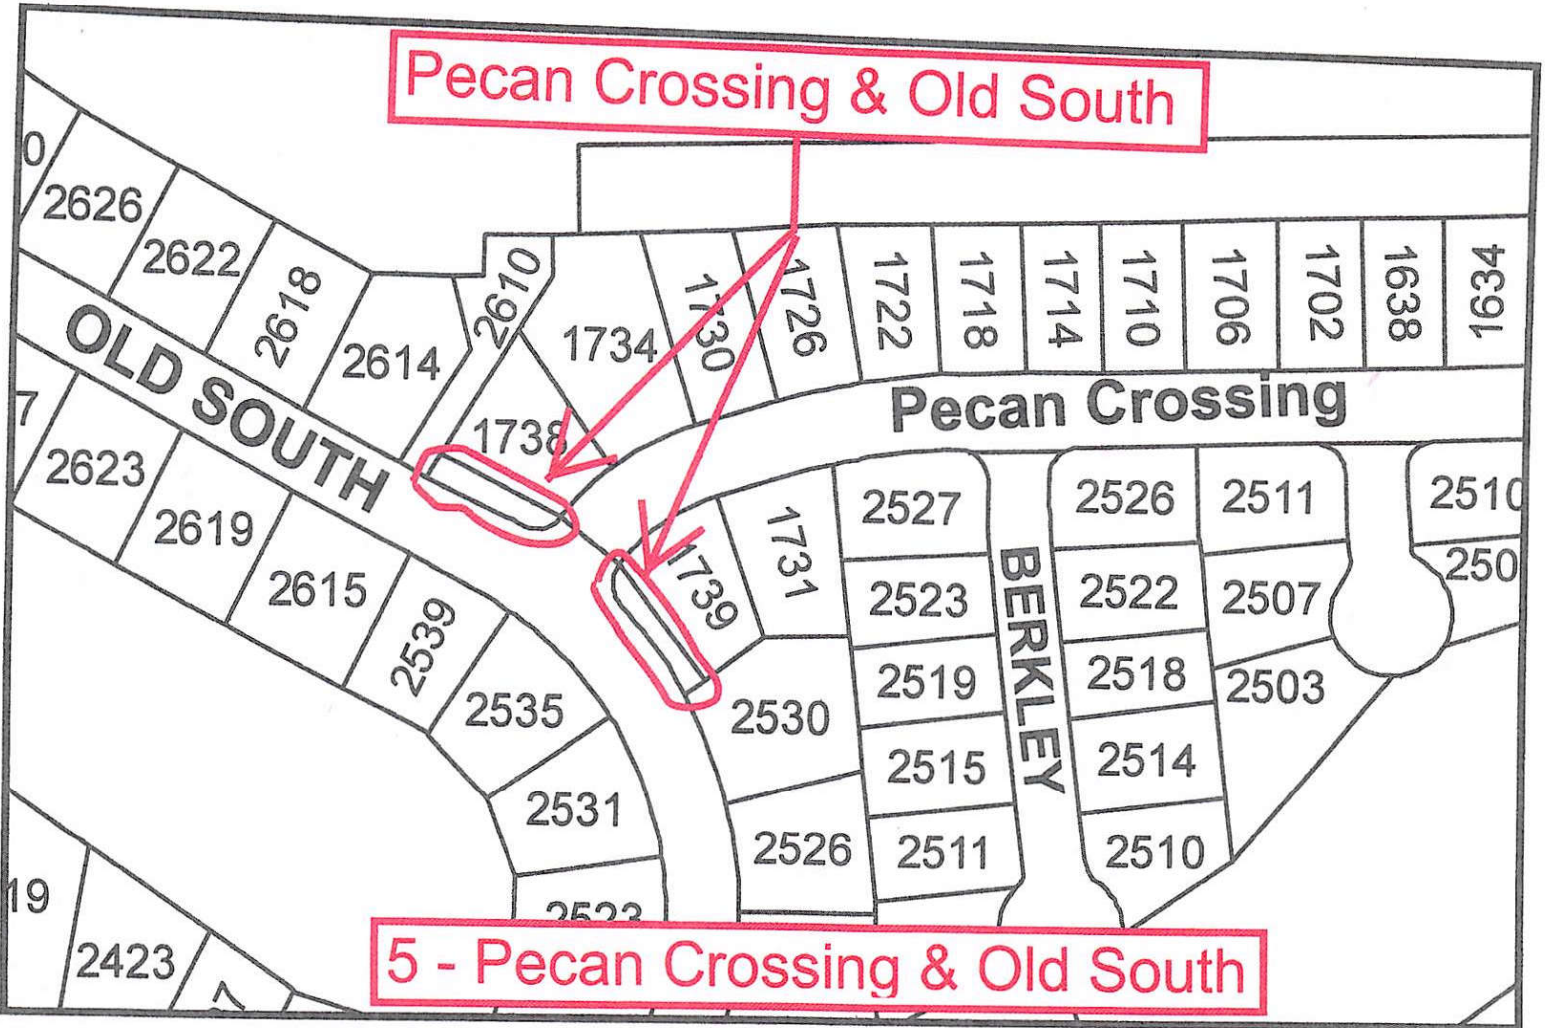

EXHIBIT "B"

POA Landscape Map

Mason RD

Pecan Grove Elementary School

Austin Elementary School

FM

Peca
Elemen

Pleasant Shade Ct.

1 - Pleasant Shade Ct. & Old South

7 - Quaterpath Dr

7 - Quaterpath Dr.

Colonel Ct. & Old South Monument

2 - Colonel Ct. & Old South

Pecan Grove POA
8,9,10 FM 359 & Plantation
Islands 1, 2 & 3

Island 3

Island 2

12 - Country Mile & Country Mile Ct.

13 - Richmond at Morton League

14-Richmond Ct.

15-Carriage Ct.

16-Manor Ct.

14, 15 & 16

WYNDALE

PITTS

1 - Frontage at Entrance and along Pitts Road

24 - The Terrace

Crepe Myrtles

25 - Plantation at Mayweather

Crepe Myrtles

26 - Plantation at Old South