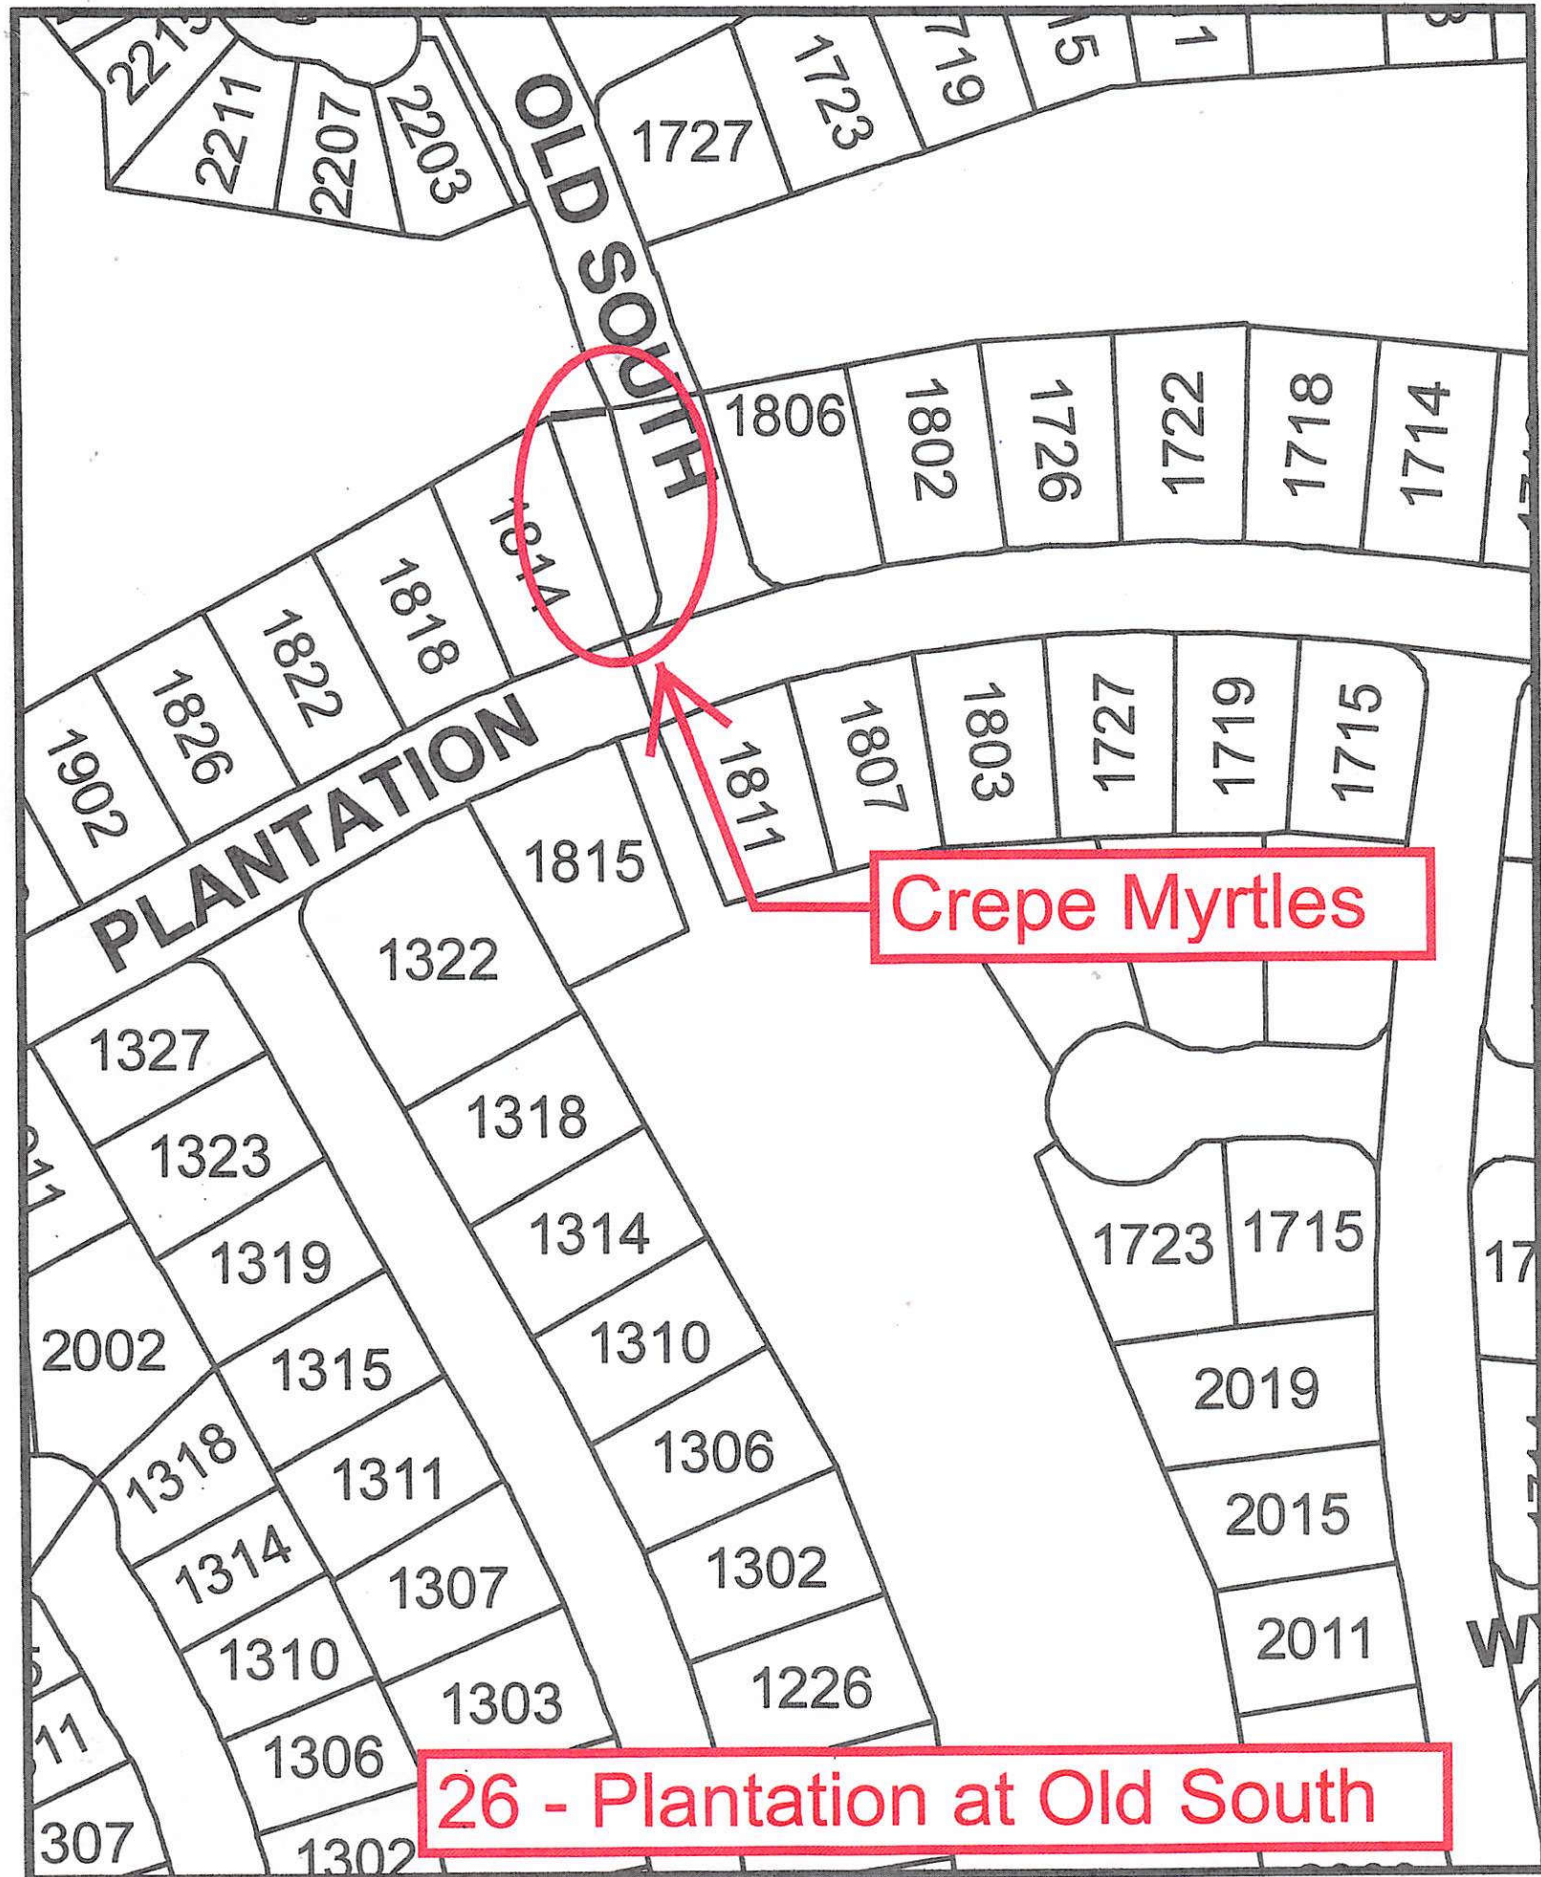

12 - Country Mile & Country Mile Ct.

13 - Richmond at Morton League

14-Richmond Ct.

15-Carriage Ct.

16-Manor Ct.

14, 15 & 16

WYNDALE

PITTS

North Monument

South Monument

PIONEER

1119	1115	1111	1107	1103
1118	1114	1110	1106	1102

1015	1018	1015
1019	1022	1019
1023	1026	1023
1027	1030	1027
1031	1034	1031
1035	1038	1035
1103	1102	1103
1107	1106	1107
1111	1110	1111
1115	1114	1115
1119	1118	1119
1123	1122	1123

Levee

1119	1115	1111	1107	1103
1106	1102	1103	1102	
1107	1106	1106		
1107	1110	1110		
1111	1114	1114		
1115	1118	1118		

DEERFIELD

BITTERSWE

23 Plantation at East Entrance Monuments

2 - Common Area

3 - Drainage Easement

1 - Frontage at Entrance and along Pitts Road

24 - The Terrace

Crepe Myrtles

25 - Plantation at Mayweather

Crepe Myrtles

26 - Plantation at Old South