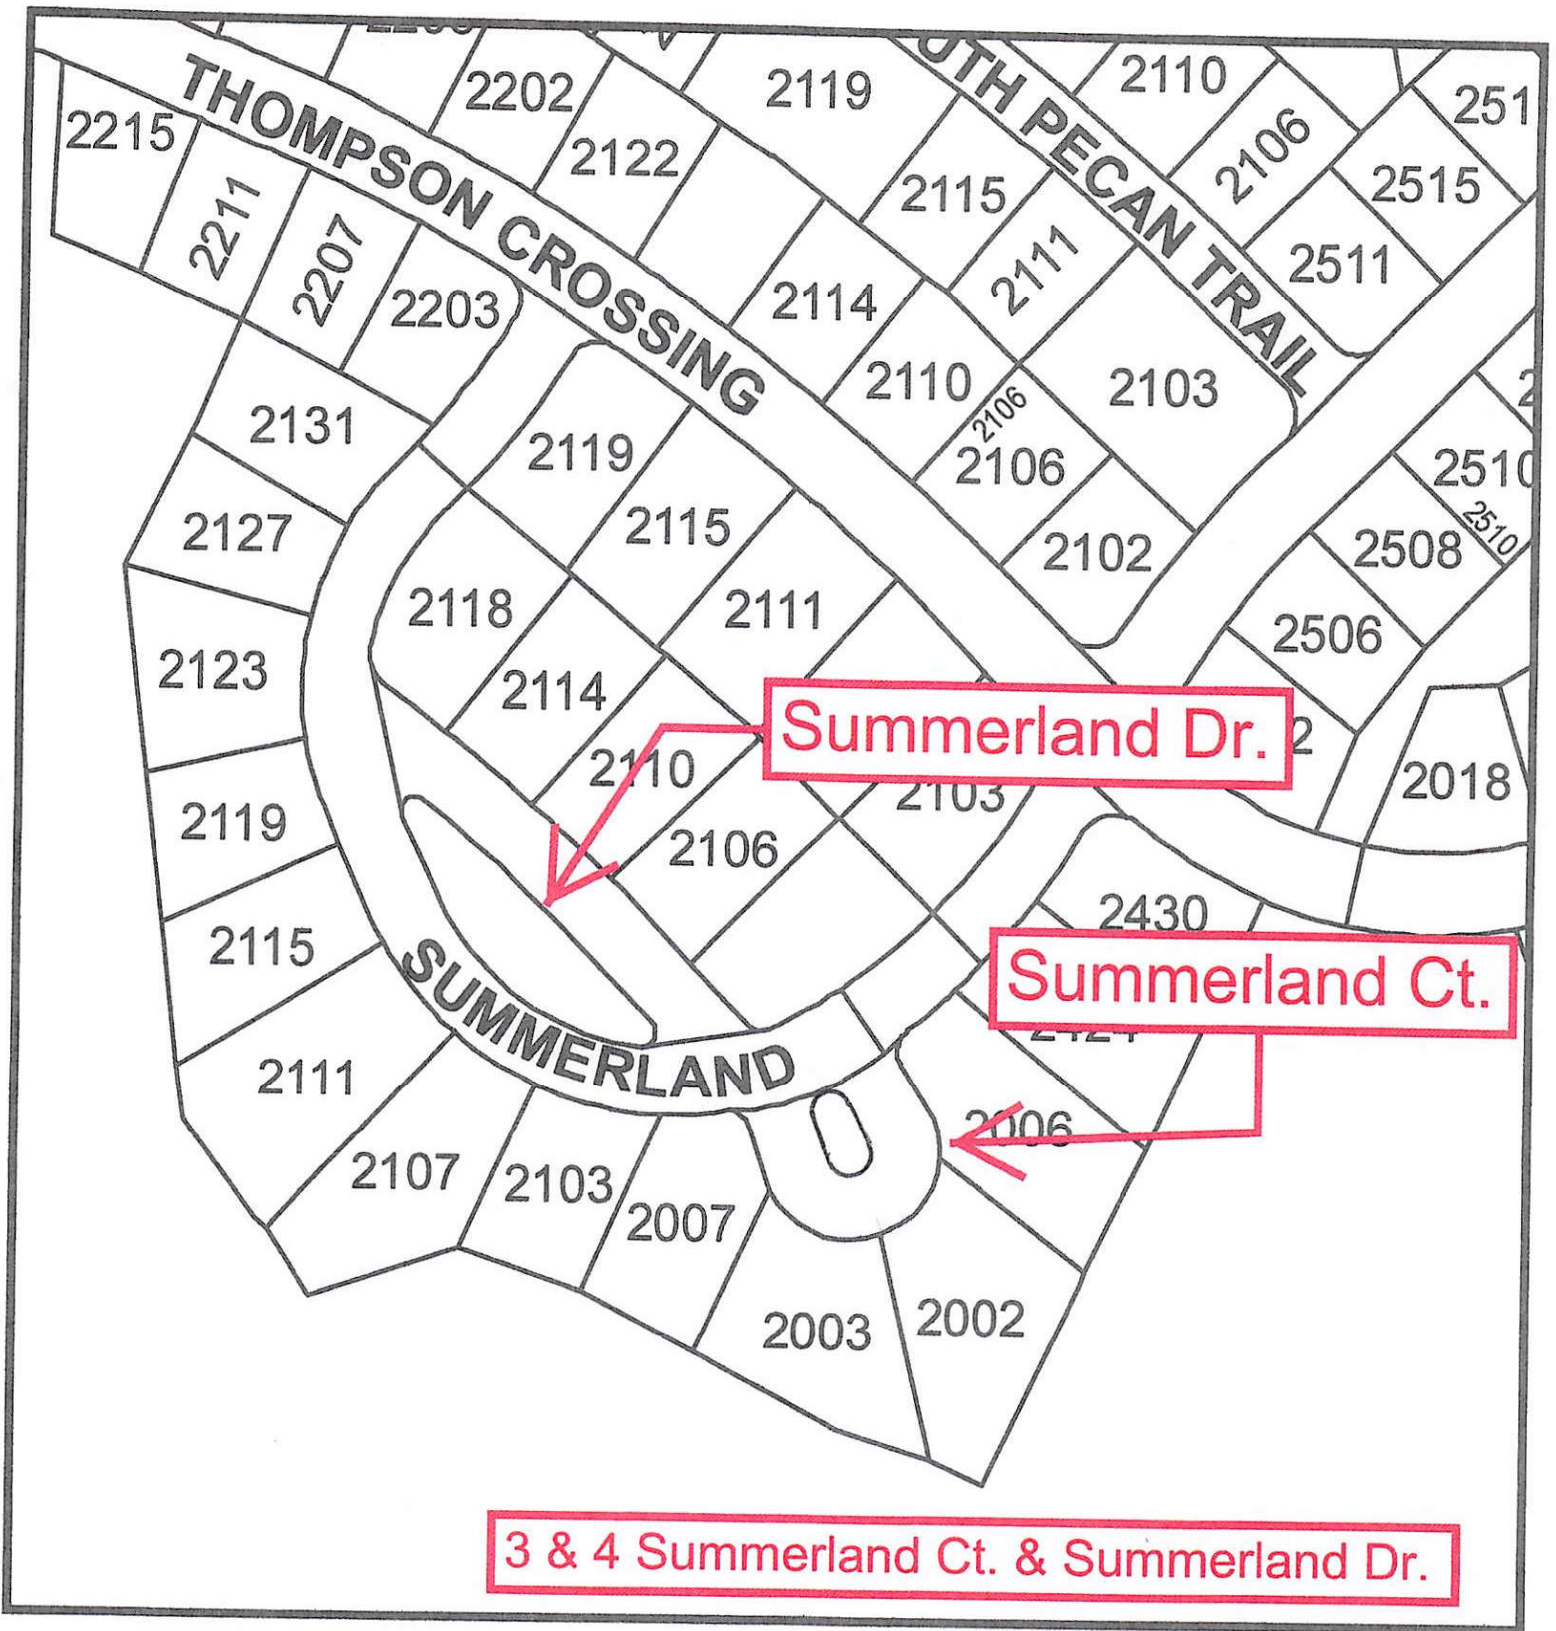

EXHIBIT "B"

POA Landscape Map

Mason RD

Pecan Grove Elementary School

Austin Elementary School

FM

Peca
Elemen

Pleasant Shade Ct.

1 - Pleasant Shade Ct. & Old South

7 - Quaterpath Dr

7 - Quaterpath Dr.

Colonel Ct. & Old South Monument

2 - Colonel Ct. & Old South

Pecan Grove POA
8,9,10 FM 359 & Plantation
Islands 1, 2 & 3

Island 3

Island 2

12 - Country Mile & Country Mile Ct.

13 - Richmond at Morton League

14-Richmond Ct.

15-Carriage Ct.

16-Manor Ct.

14, 15 & 16

WYNDALE

PITTS

1 - Frontage at Entrance and along Pitts Road

24 - The Terrace

Crepe Myrtles

25 - Plantation at Mayweather

Crepe Myrtles

26 - Plantation at Old South