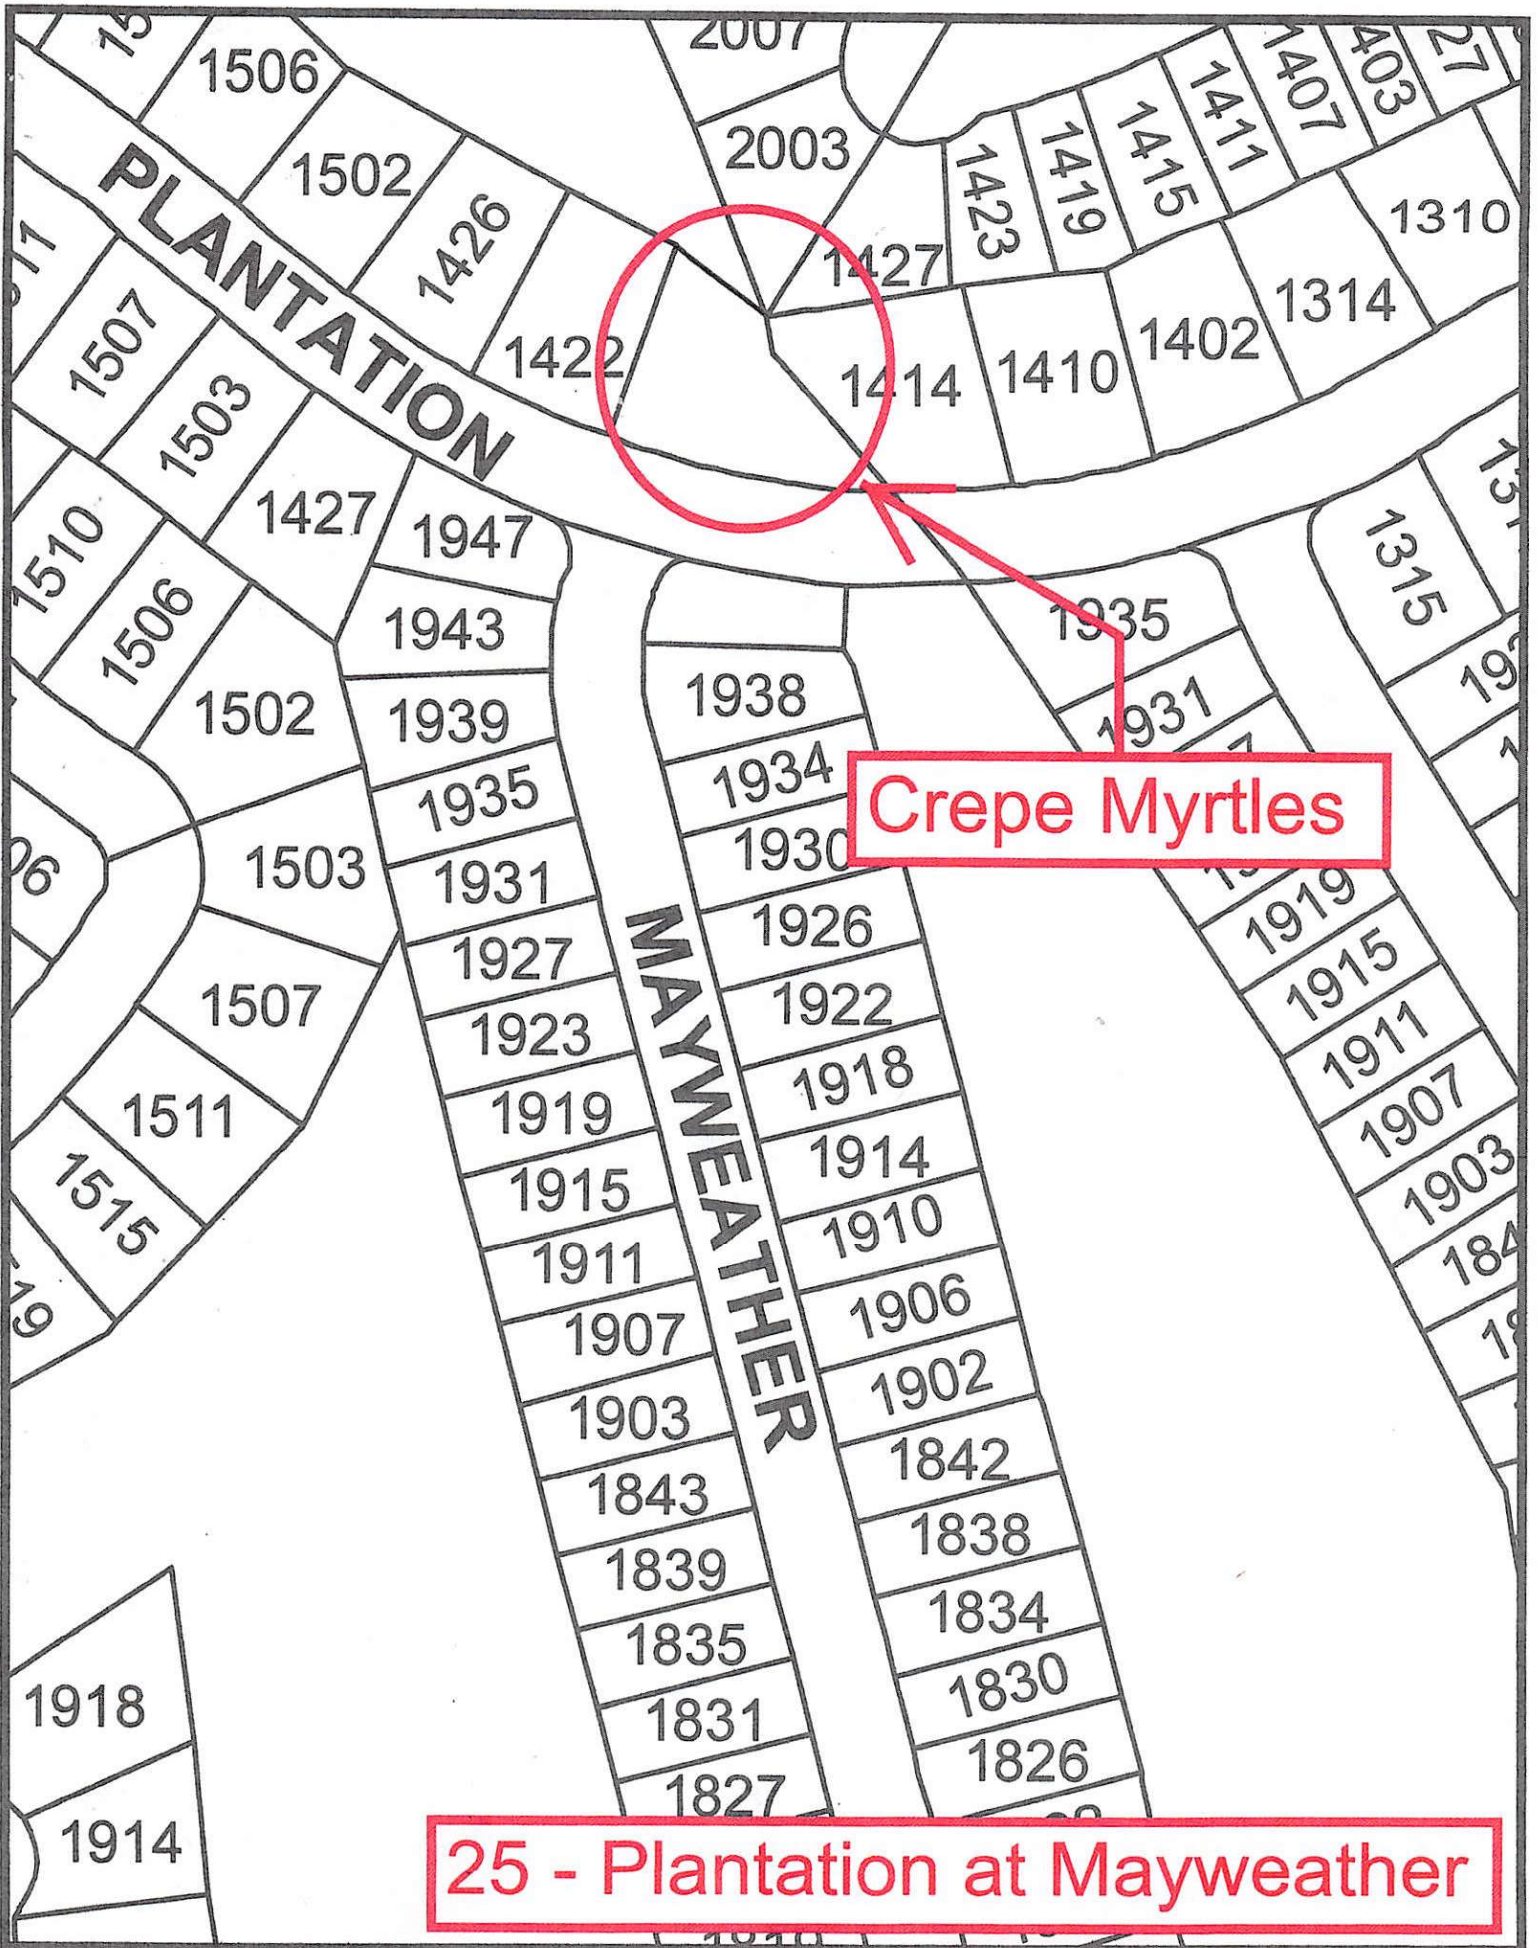

Crepe Myrtles

25 - Plantation at Mayweather