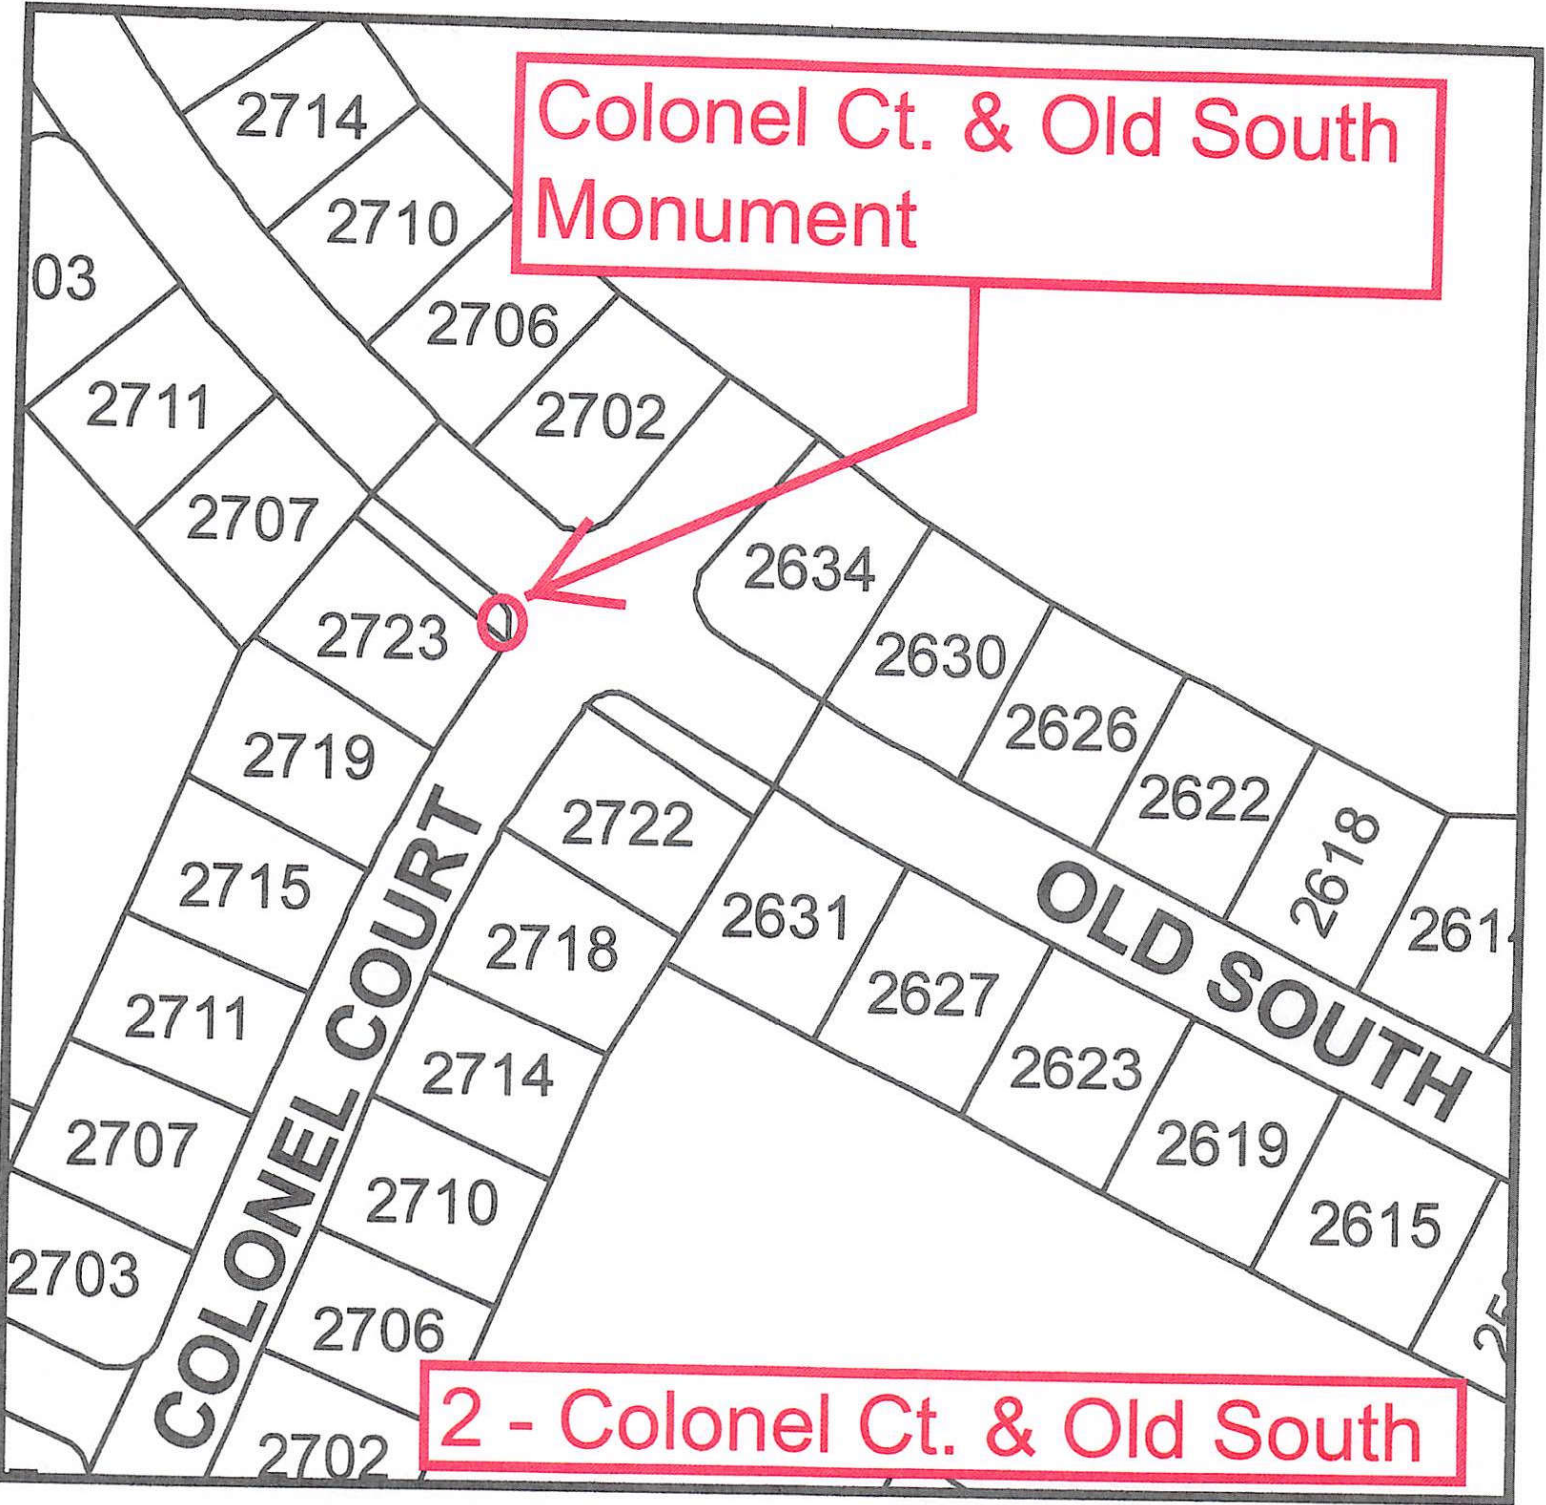

EXHIBIT "B"

POA Landscape Map

Mason RD

Pecan Grove Elementary School

Austin Elementary School

FM

Peca
Elemen

Pleasant Shade Ct.

1 - Pleasant Shade Ct. & Old South

7 - Quaterpath Dr

7 - Quaterpath Dr.

Colonel Ct. & Old South Monument

2 - Colonel Ct. & Old South

Pecan Grove POA
8,9,10 FM 359 & Plantation
Islands 1, 2 & 3

Island 3

Island 2

12 - Country Mile & Country Mile Ct.

13 - Richmond at Morton League

14-Richmond Ct.

15-Carriage Ct.

16-Manor Ct.

14, 15 & 16

WYNDALE

PITTS

North Monument

South Monument

PIONEER

1119	1115	1111	1107	1103
1118	1114	1110	1106	1102

1015	1018	1015
1019	1022	1019
1023	1026	1023
1027	1030	1027
1031	1034	1031
1035	1038	1035
1103	1102	1103
1107	1106	1107
1111	1110	1111
1115	1114	1115
1119	1118	1119
1123	1122	1123