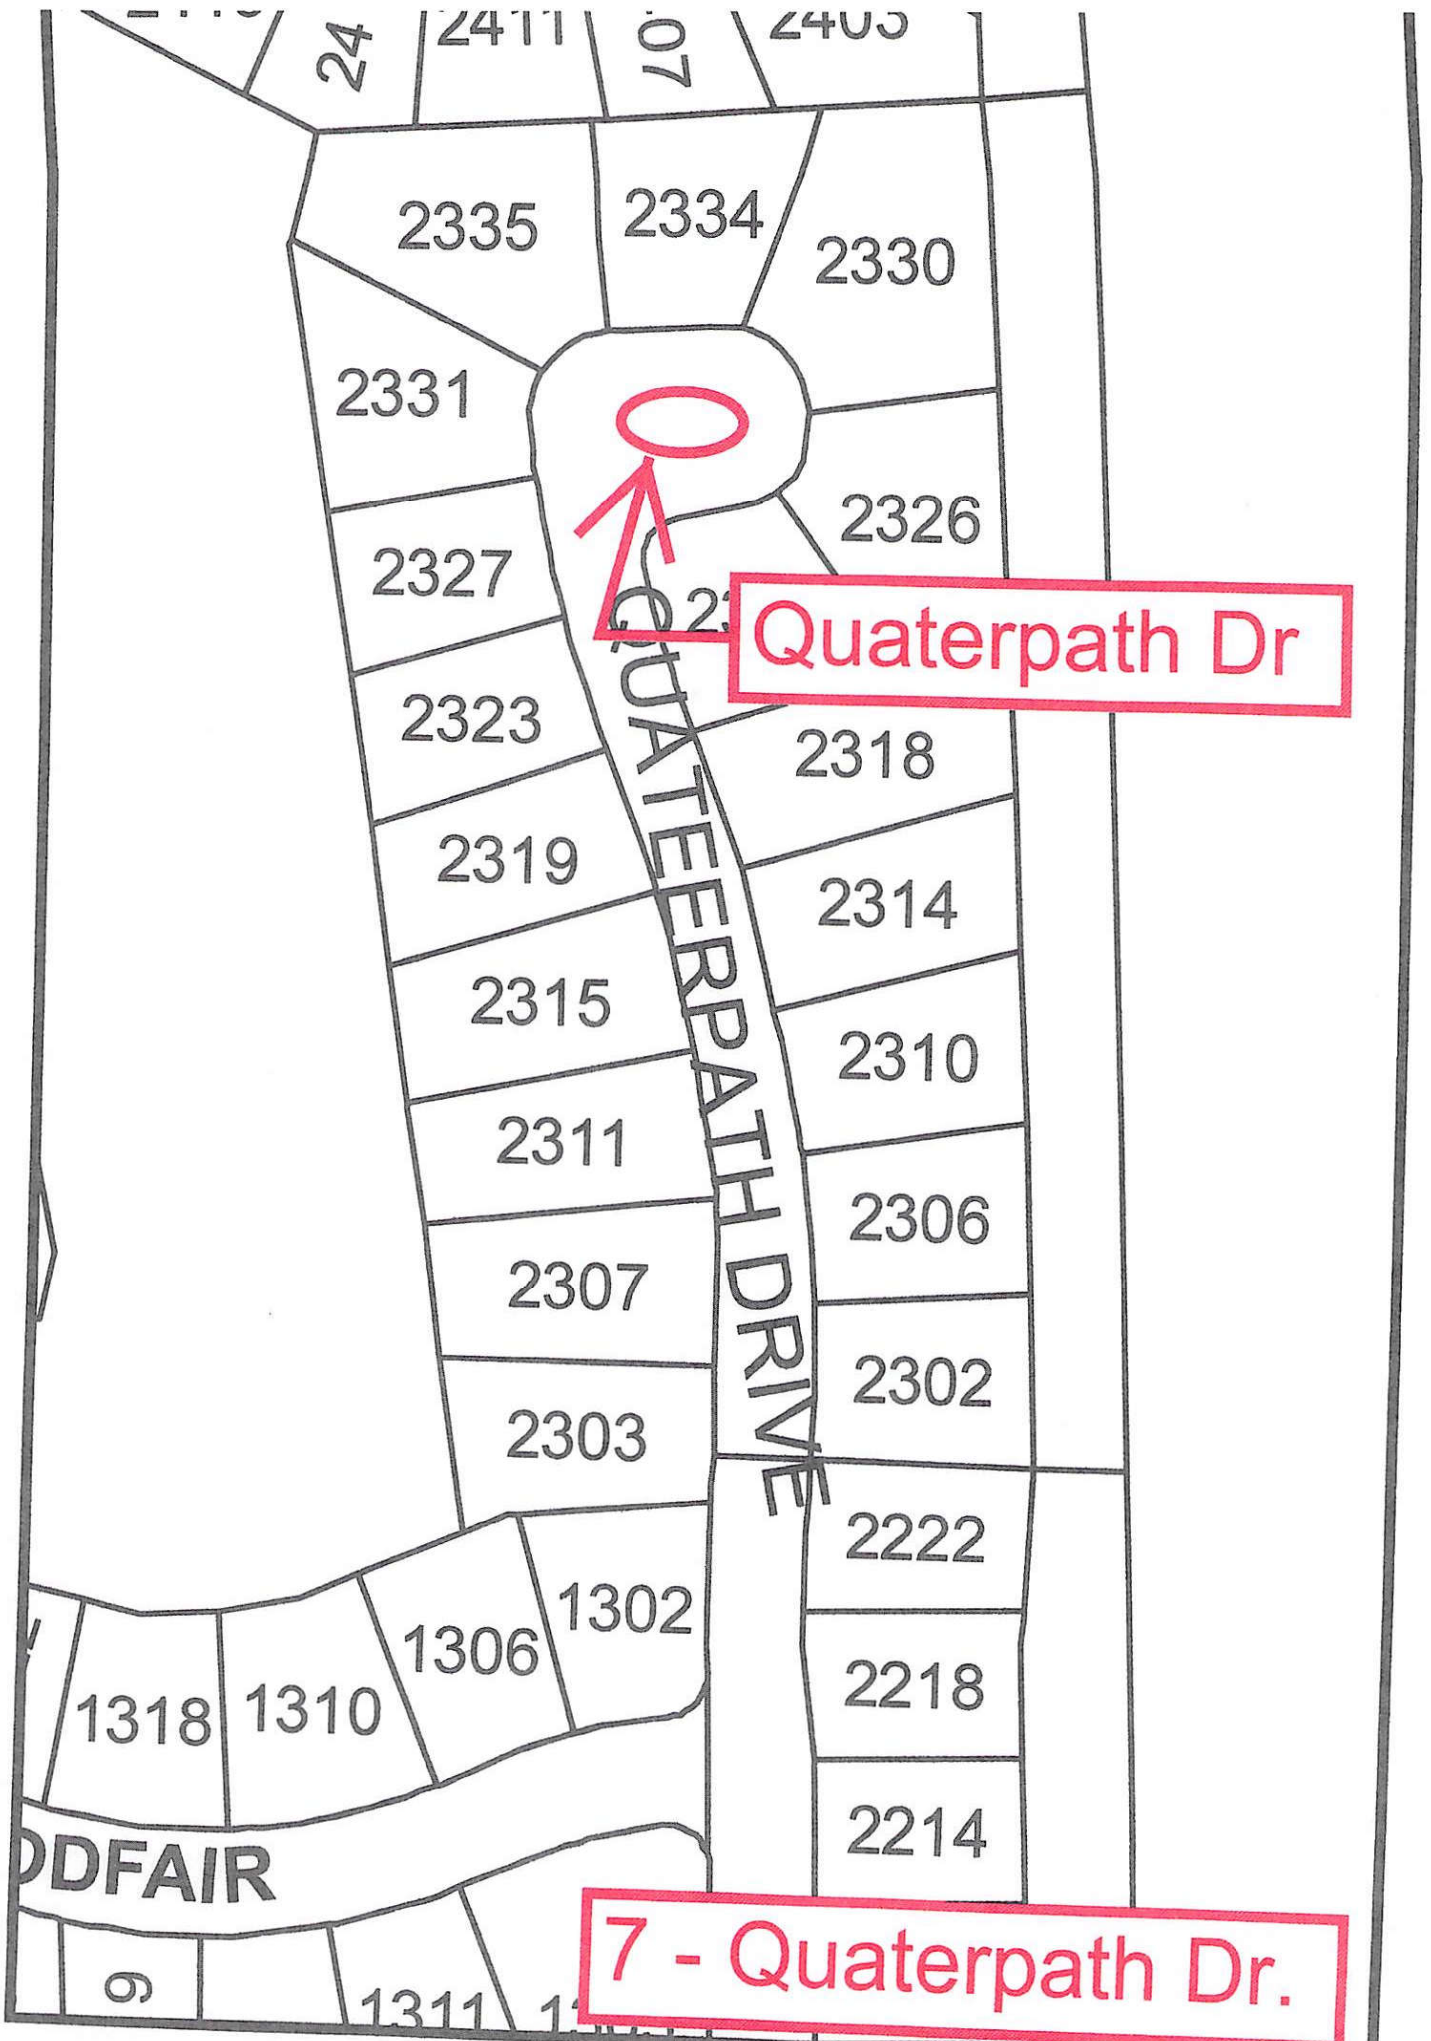

EXHIBIT "B"

POA Landscape Map

Mason RD

Pecan Grove Elementary School

Austin Elementary School

FM

Peca
Elemen

Pleasant Shade Ct.

1 - Pleasant Shade Ct. & Old South

7 - Quaterpath Dr

7 - Quaterpath Dr.

Colonel Ct. & Old South Monument

2 - Colonel Ct. & Old South

Pecan Grove POA
8,9,10 FM 359 & Plantation
Islands 1, 2 & 3

Island 3

Island 2

12 - Country Mile & Country Mile Ct.

13 - Richmond at Morton League

14-Richmond Ct.

15-Carriage Ct.

16-Manor Ct.

14, 15 & 16

WYNDALE

PITTS

MISTYVALE

PLANTATION

N HEARTHSIDES

Fawn Way Court

18 - Fawn Way Ct. & N. Hearthsides Dr.

Morton League Ct.

17 - Morton League and Morton League Ct.

19 - Surry Ct. at Morton League