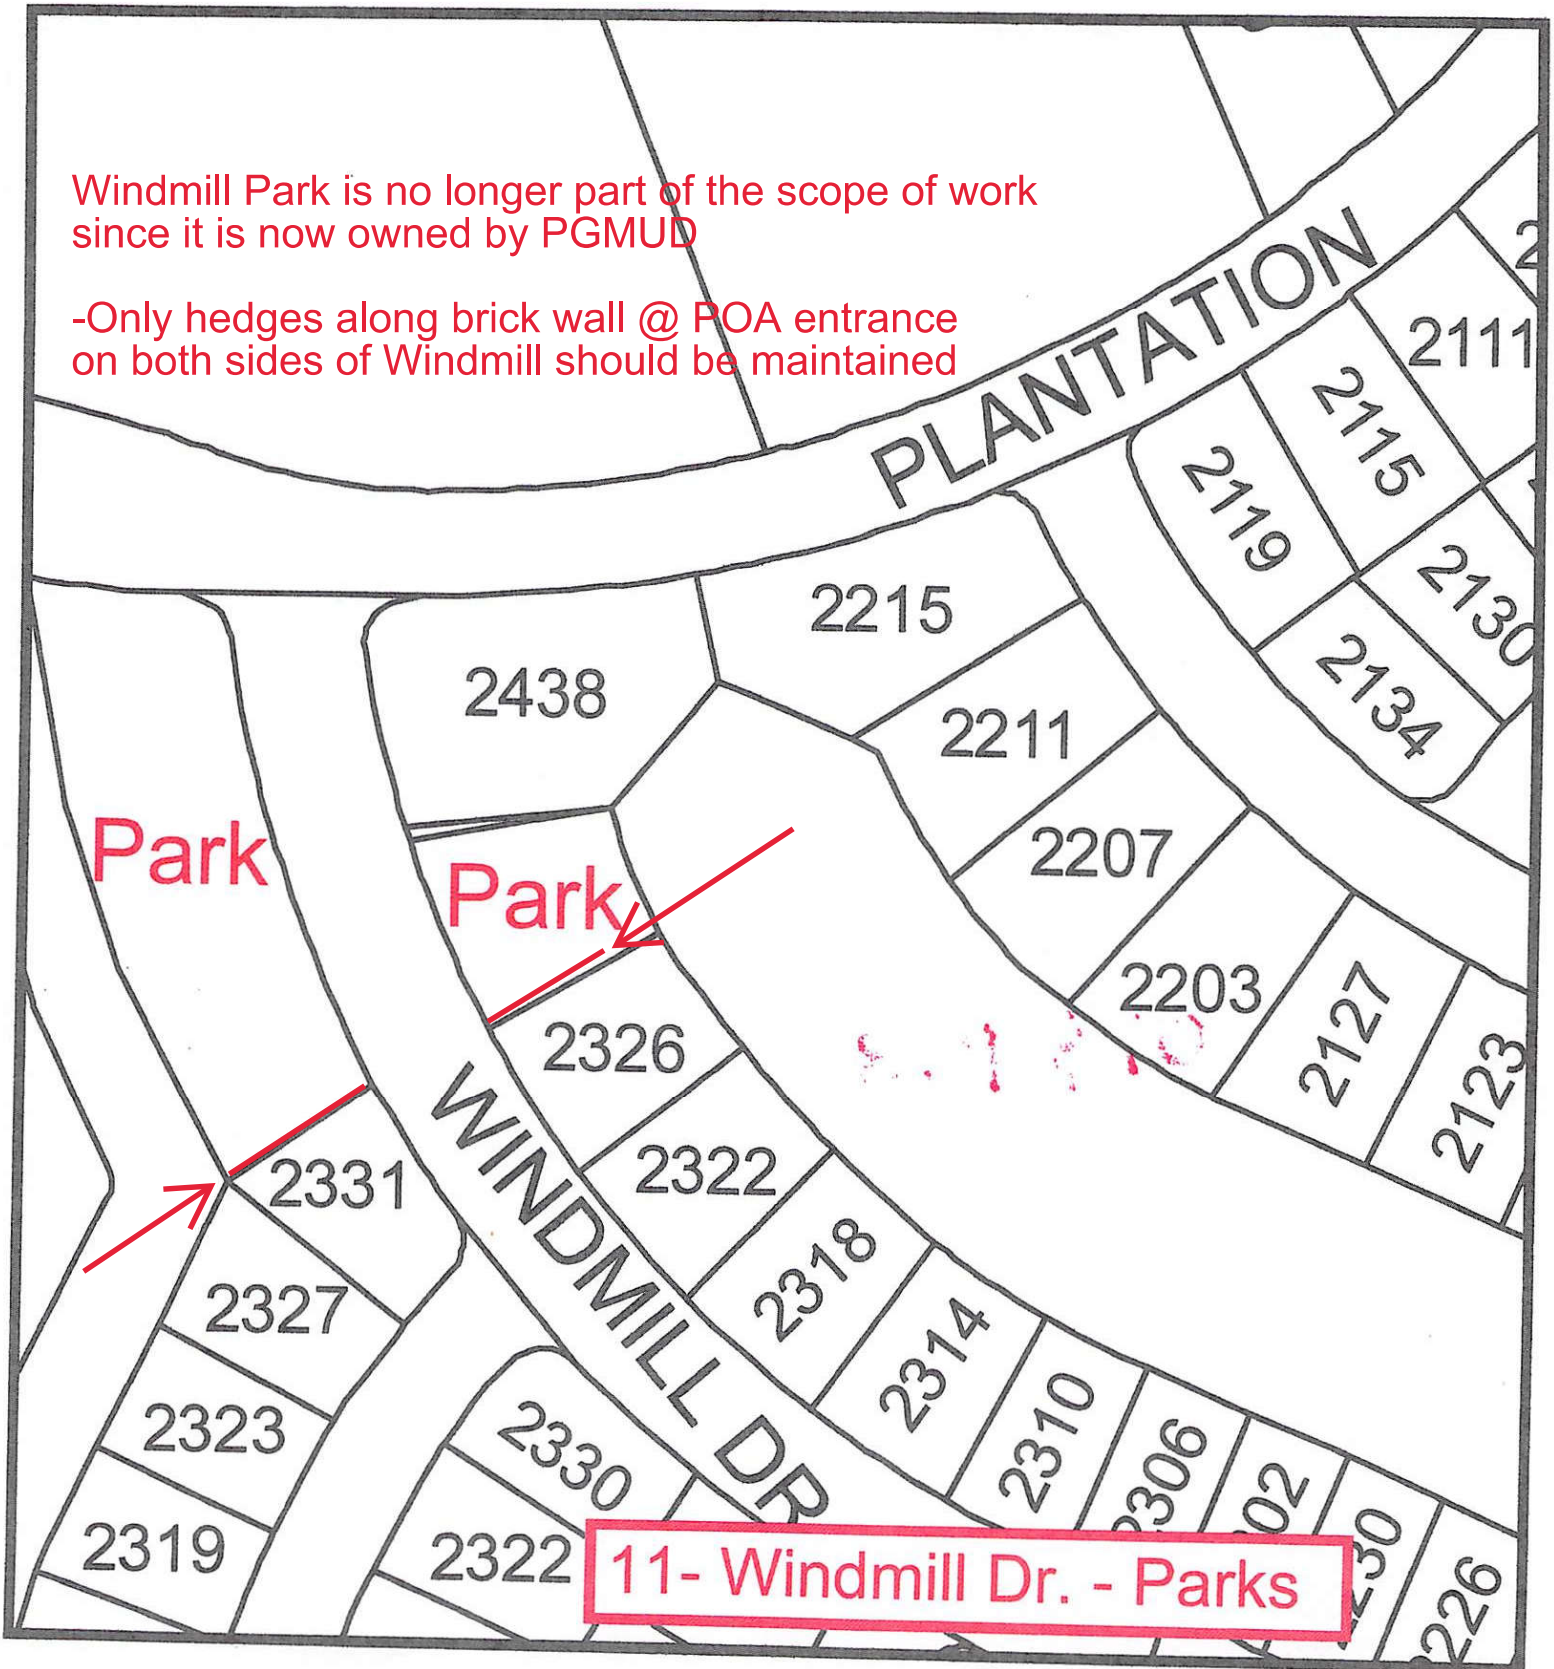

Windmill Park is no longer part of the scope of work since it is now owned by PGMUD

-Only hedges along brick wall @ POA entrance on both sides of Windmill should be maintained

11- Windmill Dr. - Parks